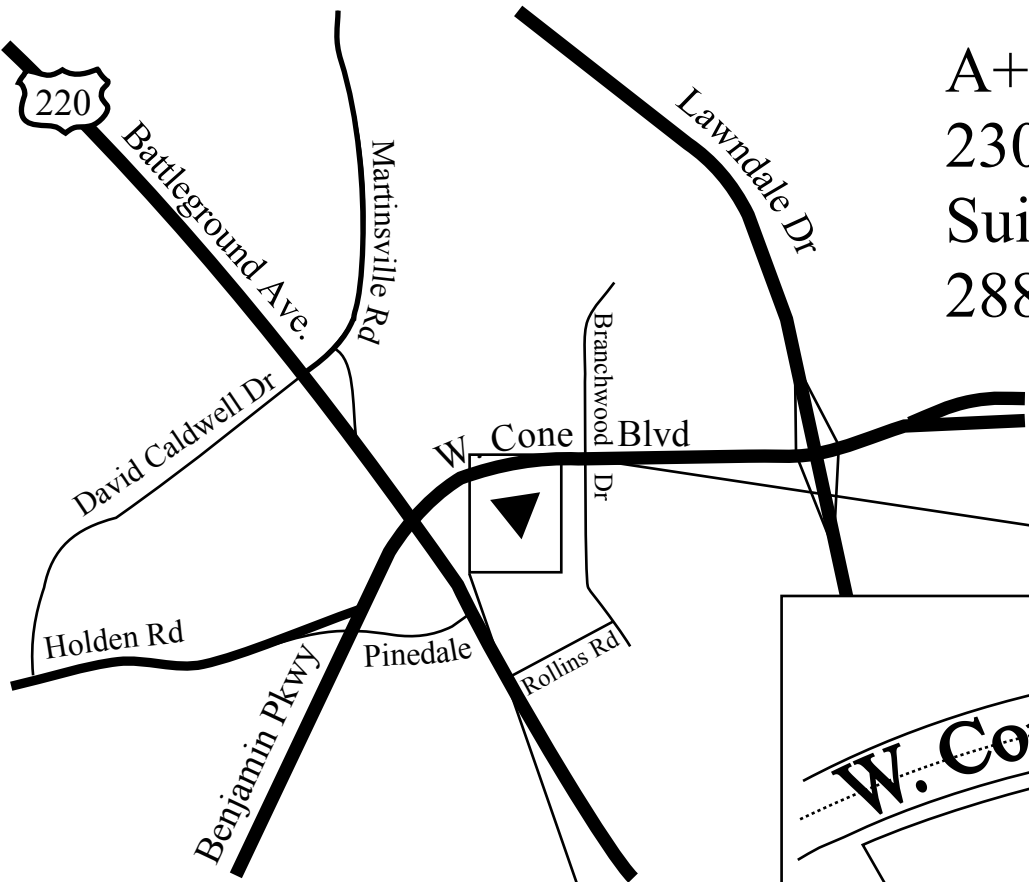

A+ Tutoring
2307 W. Cone Blvd.
Suite 116
288-5050

(See next page)